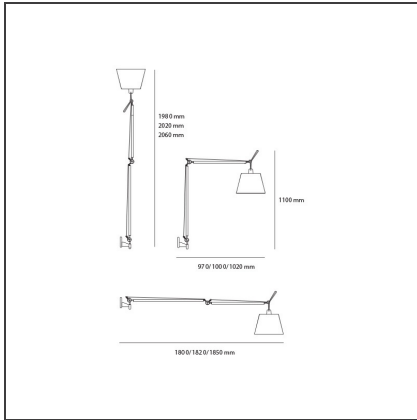

TECHNICAL DRAWINGS

FEATURES

Article Code:	0564010A	Material:	Fabric or satin or parchment paper, aluminum
Colour:	Alluminium	Series:	Design
Installation:	Wall		

DIMENSIONS

Height:	cm 110	Glow Wire Test:	650

NOT INCLUDED SOURCES

Category:	HALO	Color Rendering:	1a
Number:	1	Color temperature (K):	2900K
Watt:	150W		
Lbs:	Qt32		
Socket:	E27		
Duration (h):	2000h		

ALTERNATIVE SOURCES

Category:	LED
Number:	1
Watt:	8W
Type:	2
Socket:	E27
Class:	A

LUMINAIRE

Watt:	150W	Delivered lumens output (lm):	2420lm
Voltage:	220V-240V	CCT:	3000K
		Efficiency:	84%
		Efficacy:	16lm/W
		CRI:	99

Notes

Possibility to mount LED source on E27 Socket